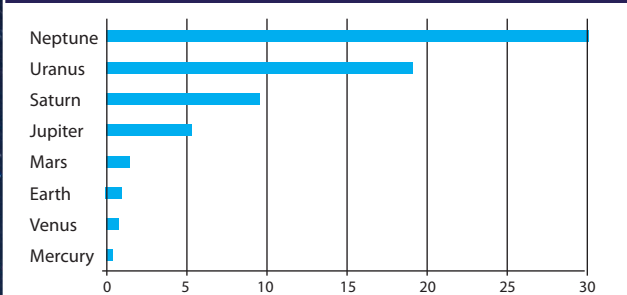

Image Credit: NASA/JPL/USGS

Distance of Planets from Sun in Astronomical Units

An Astronomical Unit (AU) is the average distance between the Earth and the Sun, which is about 93 million miles. Astronomical Units are usually used to measure distances within our solar system. For example, the planet Mercury is about 0.4 of an AU from the Sun, while the dwarf planet Pluto is about 40 AU from the Sun.